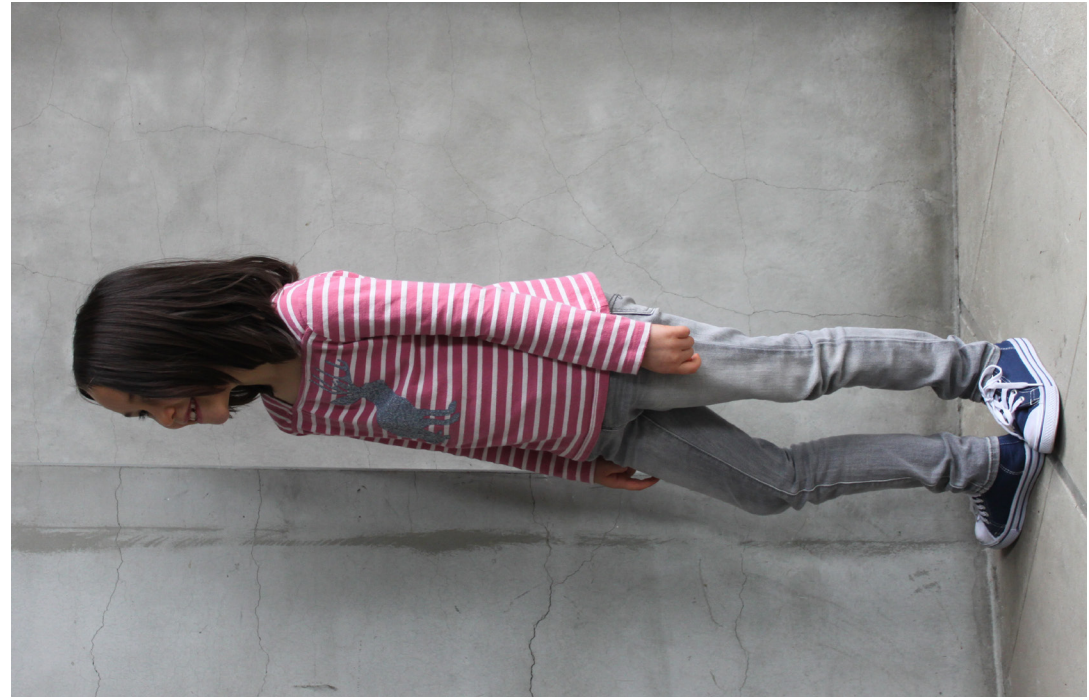

Height 120cm Shoes 19 Hair Brown Eyes Blue

Sonya Slade

ACQUA MODELS

<http://www.acquamodels.com>
Tel: 03-6447-4355 Fax: 03-6800-3483