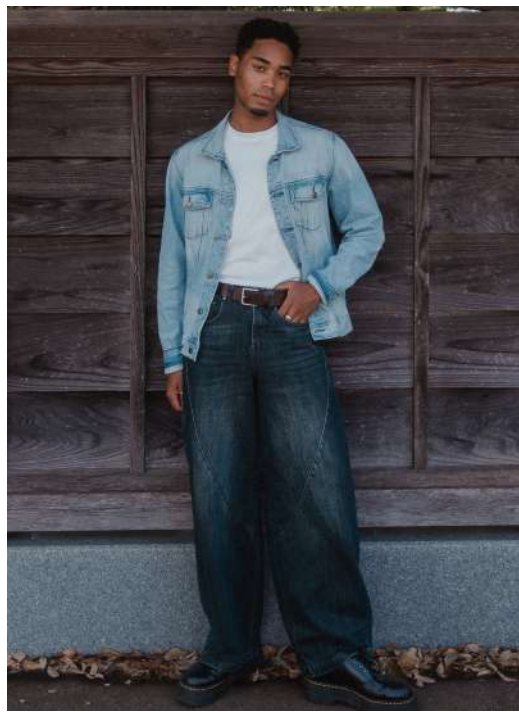

Ben MW

Height 180cm Bust 87cm Waist 69cm Hips 92cm Shoes 27.5cm Hair Black Eyes Brown

ACQUA MODELS

<http://www.acquamodels.com>
Tel: 03-6447-4355 Fax: 03-6800-3483