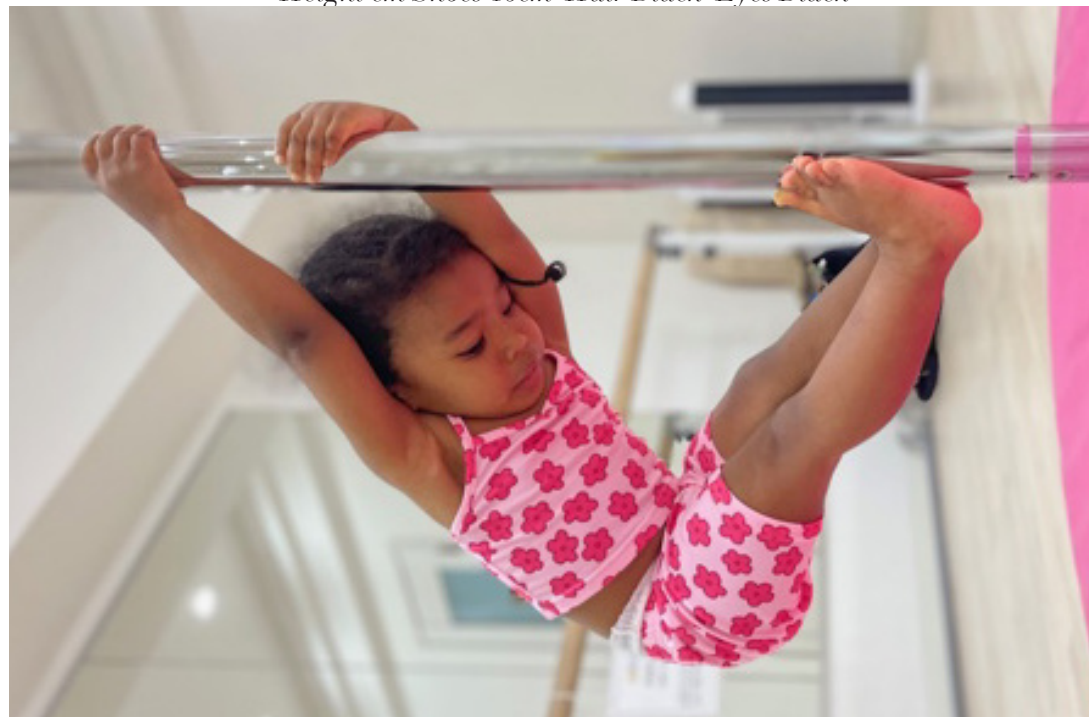

Amelie

Height cm Shoes 16cm Hair Black Eyes Black

ACQUA MODELS
www.acquamodels.com

info@acquamodels.com
Tel: 03-5422-6931 Fax: 03-6800-3483