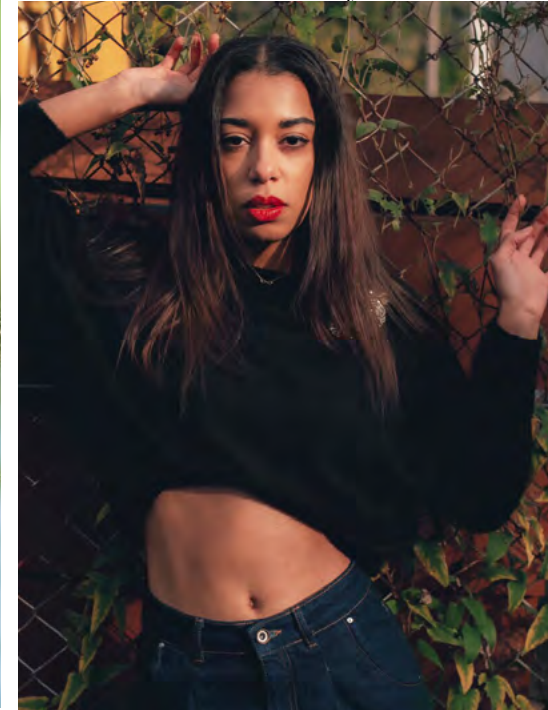

Height 171cm Bust 85cm Waist 66cm Hips 93cm Shoes 25.5cm Hair Brown Eyes Dark Brown

Melissa .

ACQUA MODELS
www.acquamodels.com

info@acquamodels.com
Tel: 03-5422-6931 Fax: 03-6800-3483