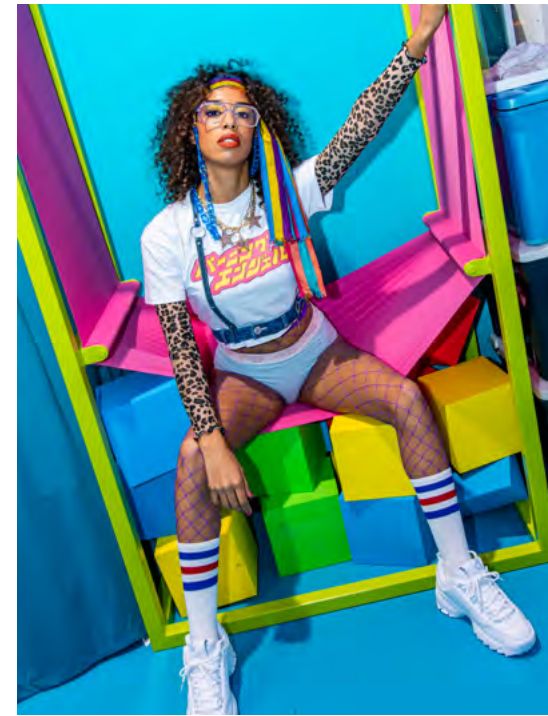

Height 171cm Bust 85cm Waist 66cm Hips 93cm Shoes 25.5cm Hair Brown Eyes Dark Brown

Melissa .

ACQUA MODELS
www.acquamodels.com

info@acquamodels.com
Tel: 03-5422-6931 Fax: 03-6800-3483