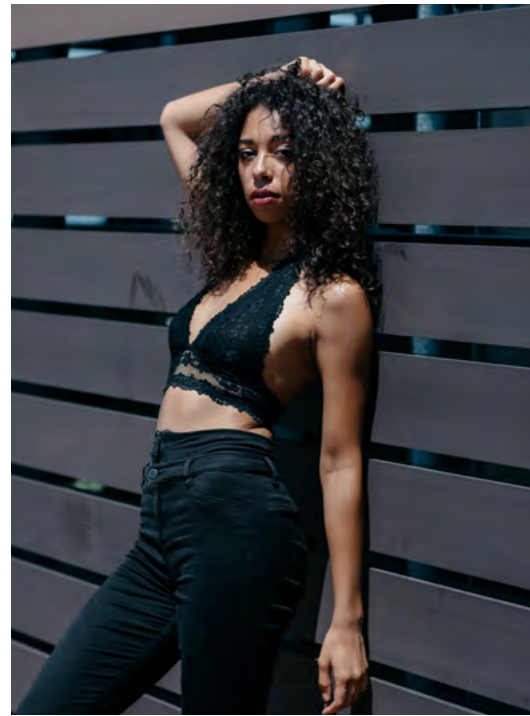

Height 171cm Bust 85cm Waist 66cm Hips 93cm Shoes 25.5cm Hair Brown Eyes Dark Brown

Melissa .

ACQUA MODELS
www.acquamodels.com

info@acquamodels.com
Tel: 03-5422-6931 Fax: 03-6800-3483